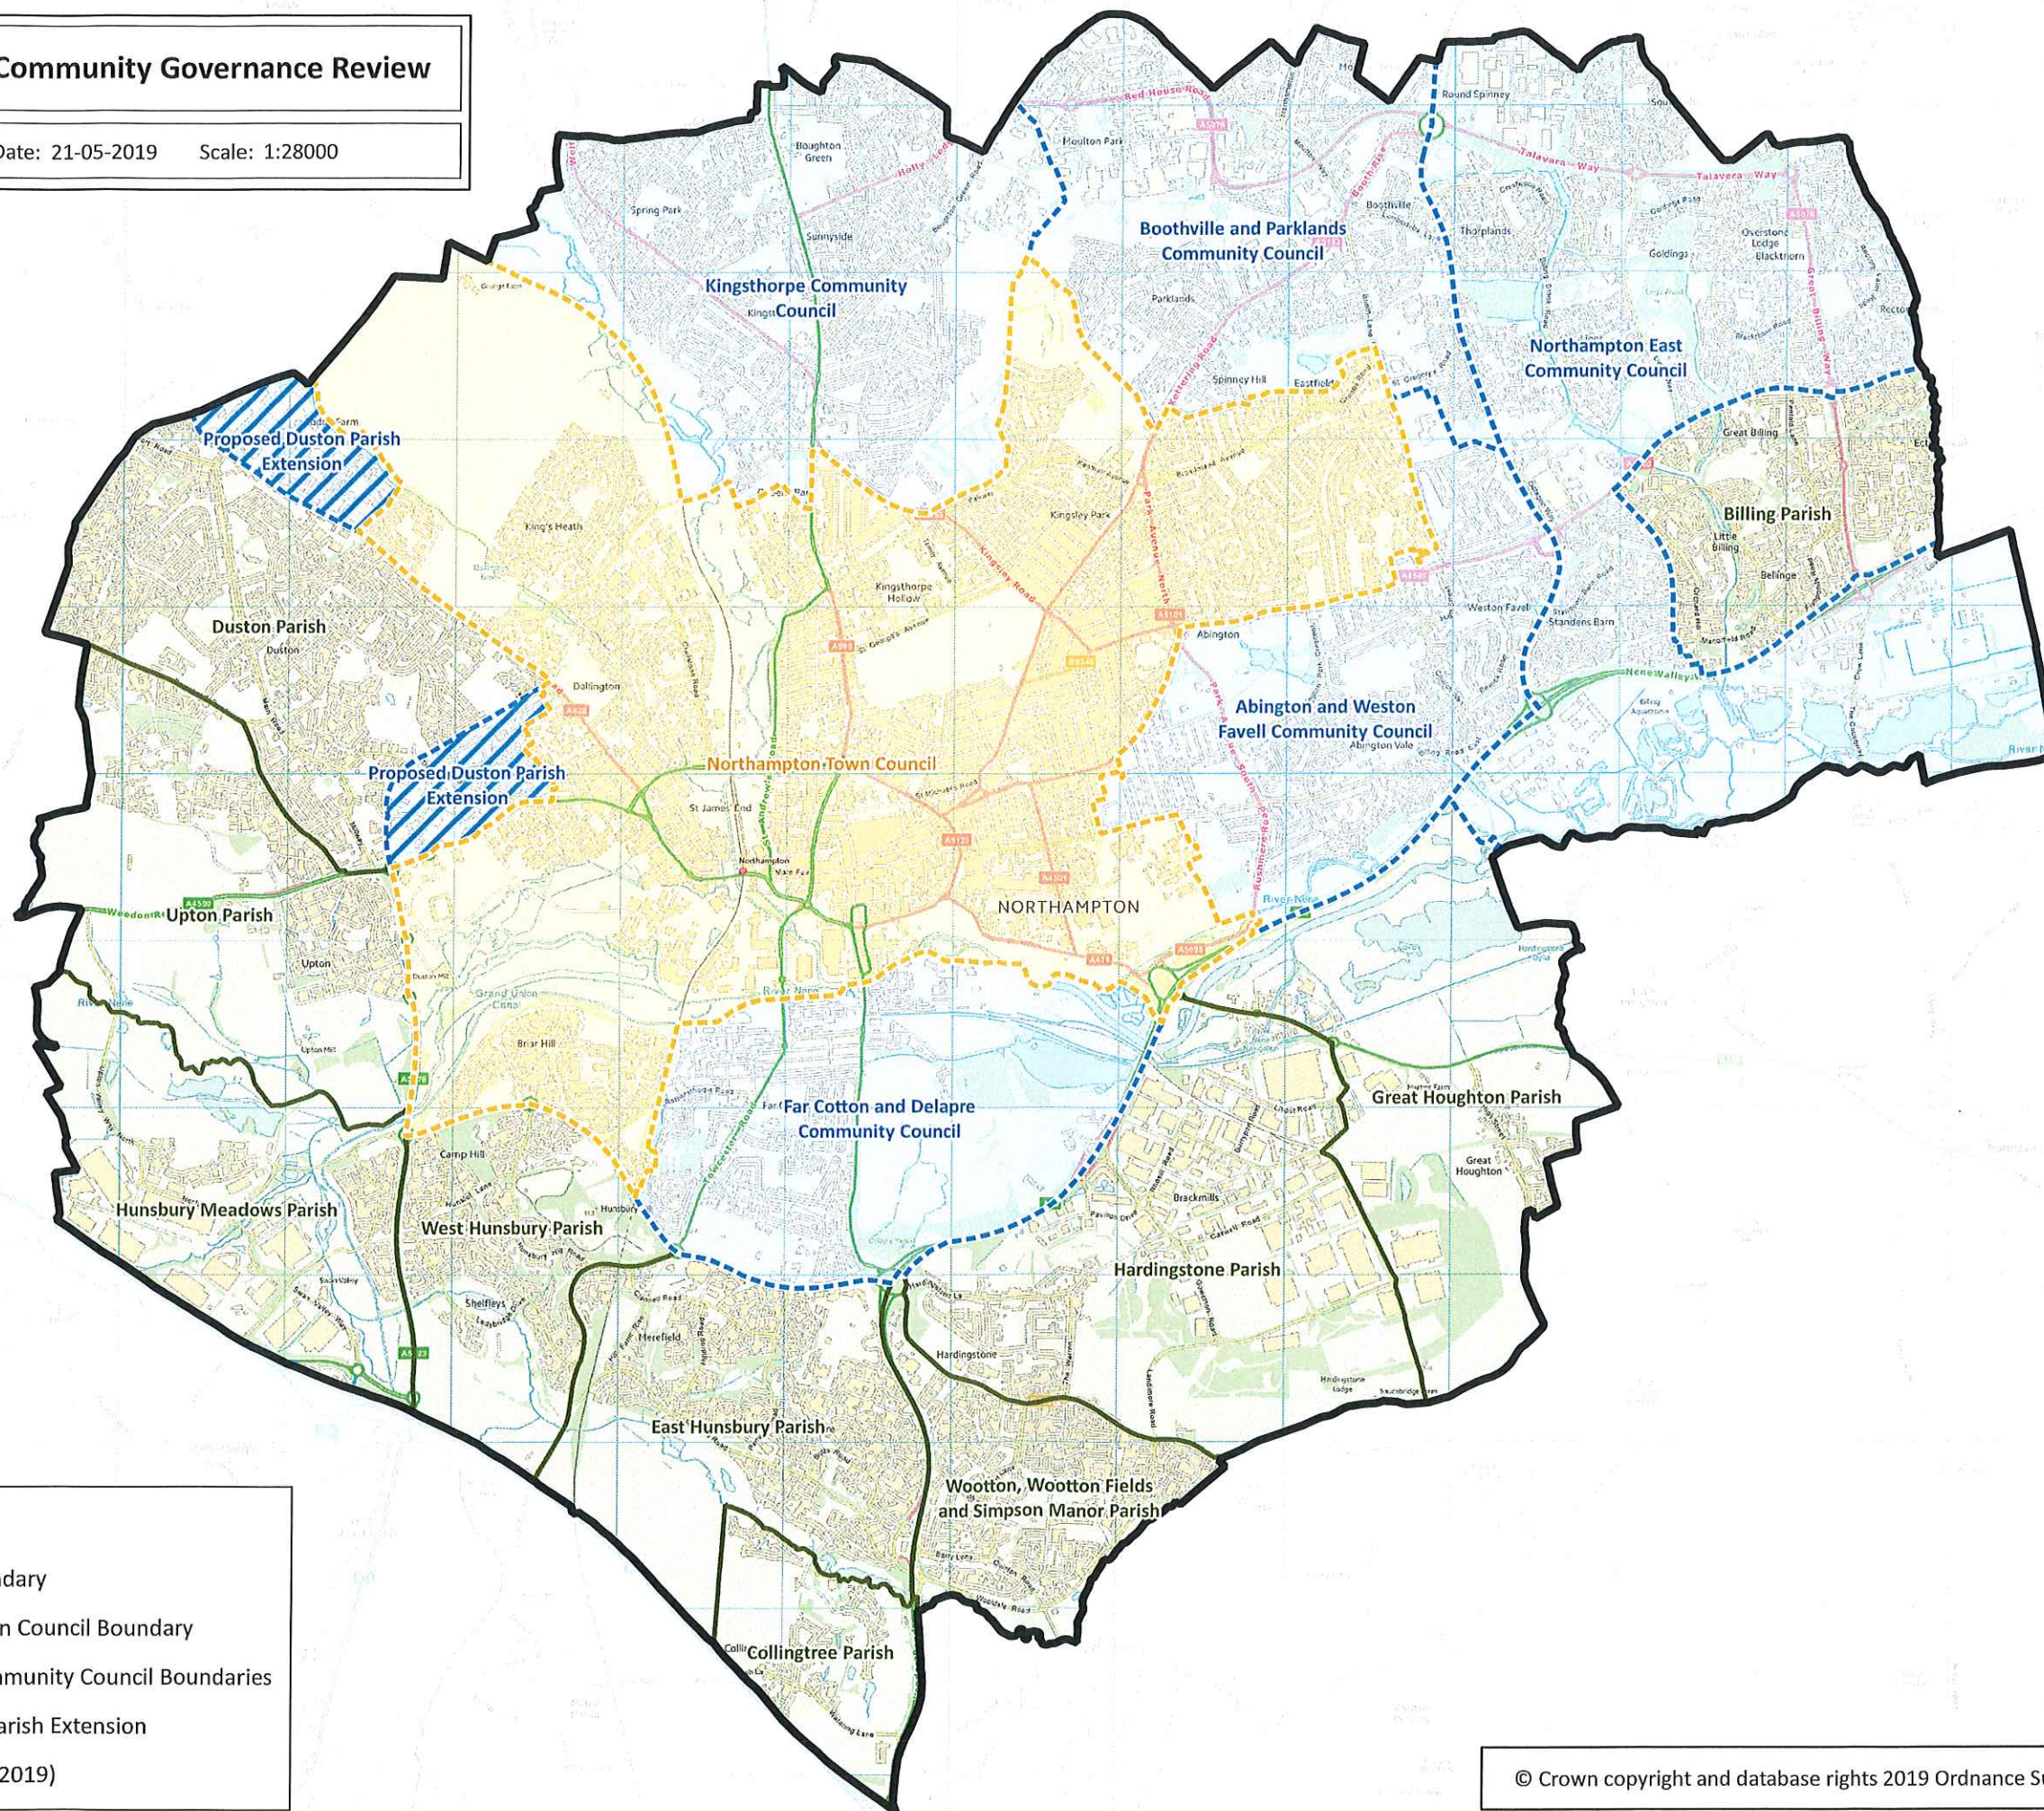

NORTHAMPTON
BOROUGH COUNCIL

Community Governance Review

Date: 21-05-2019 Scale: 1:28000

Legend

-  Northampton Boundary
-  Proposed New Town Council Boundary
-  Proposed New Community Council Boundaries
-  Proposed Duston Parish Extension
-  Parish Boundaries (2019)